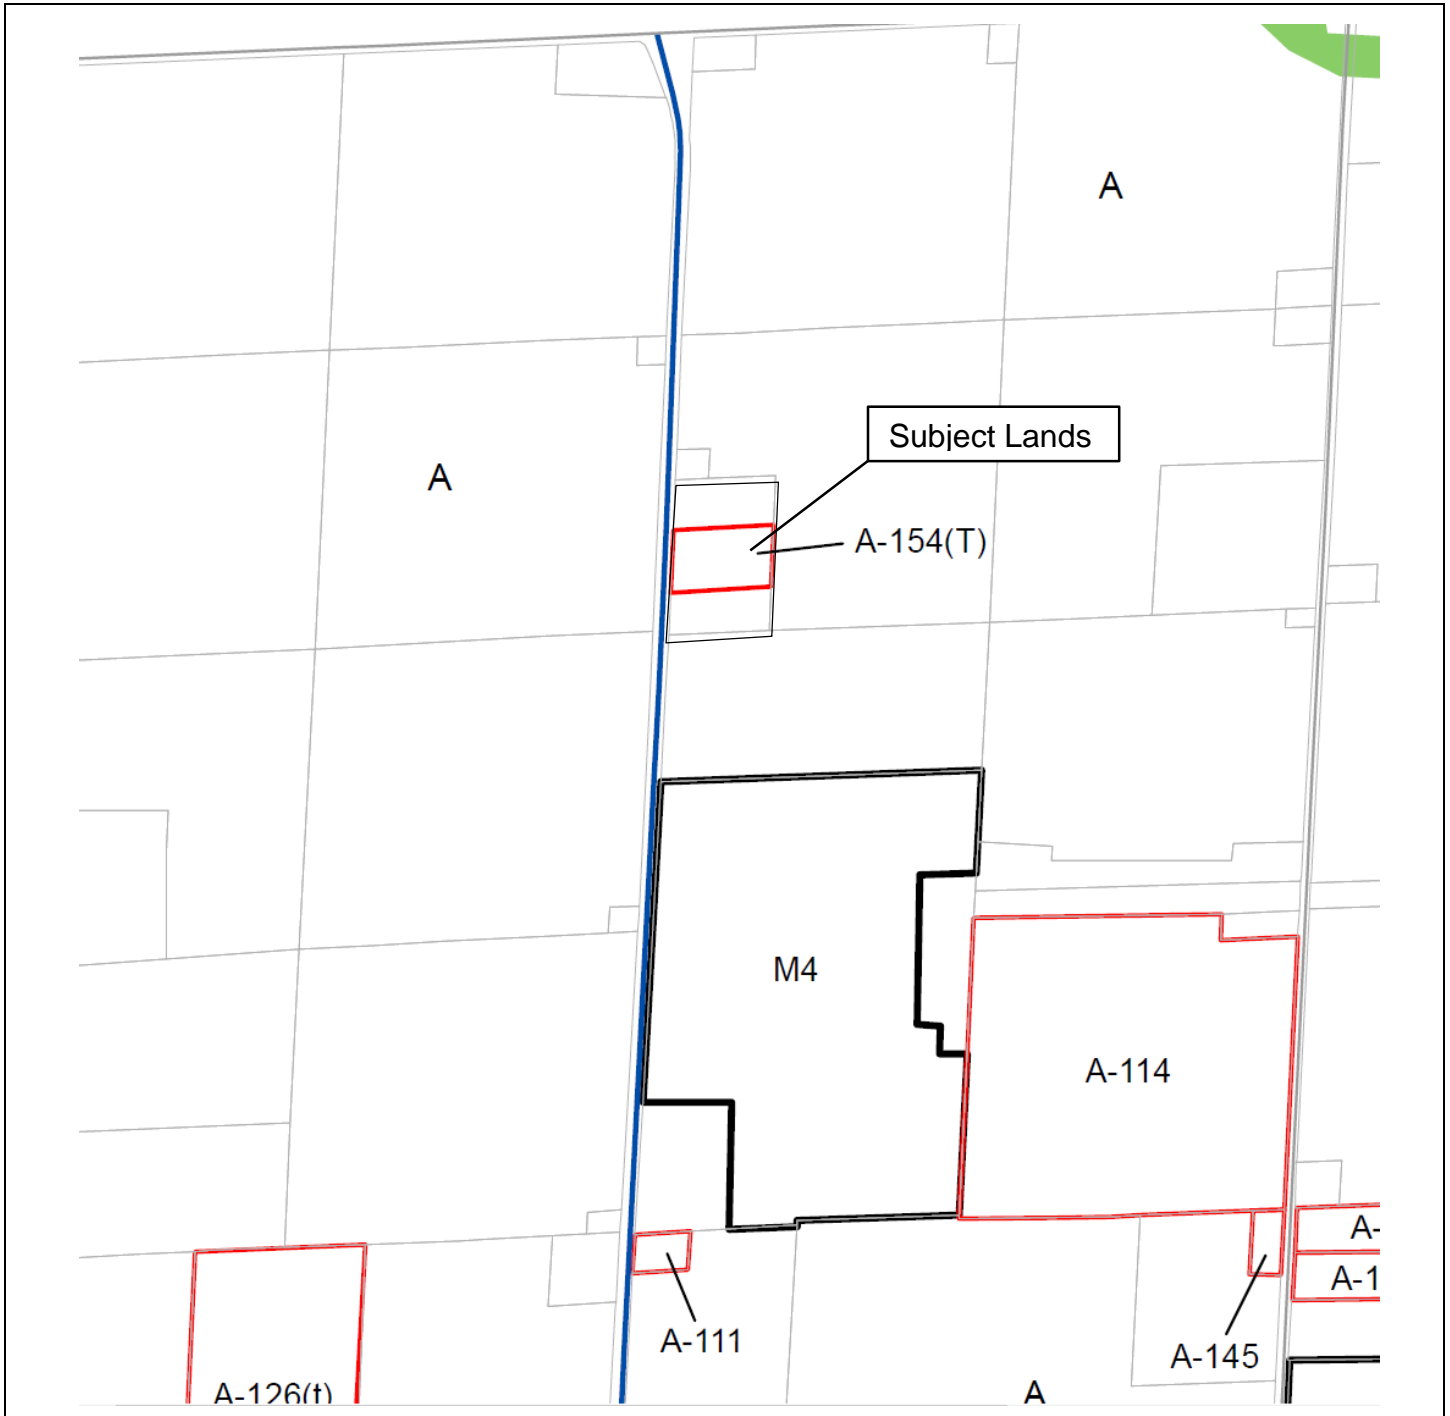

# Appendix C – Town Zoning Schedules

 <p>TOWN OF <b>ERIN</b></p>	<b>File No(s):</b>	Z23-01
	<b>Address:</b>	6113 Trafalgar Road
	<b>Legal Description:</b>	Part Lot 31, Concession 8, Now Part 1 on RP 61R-21153

February 27, 2023